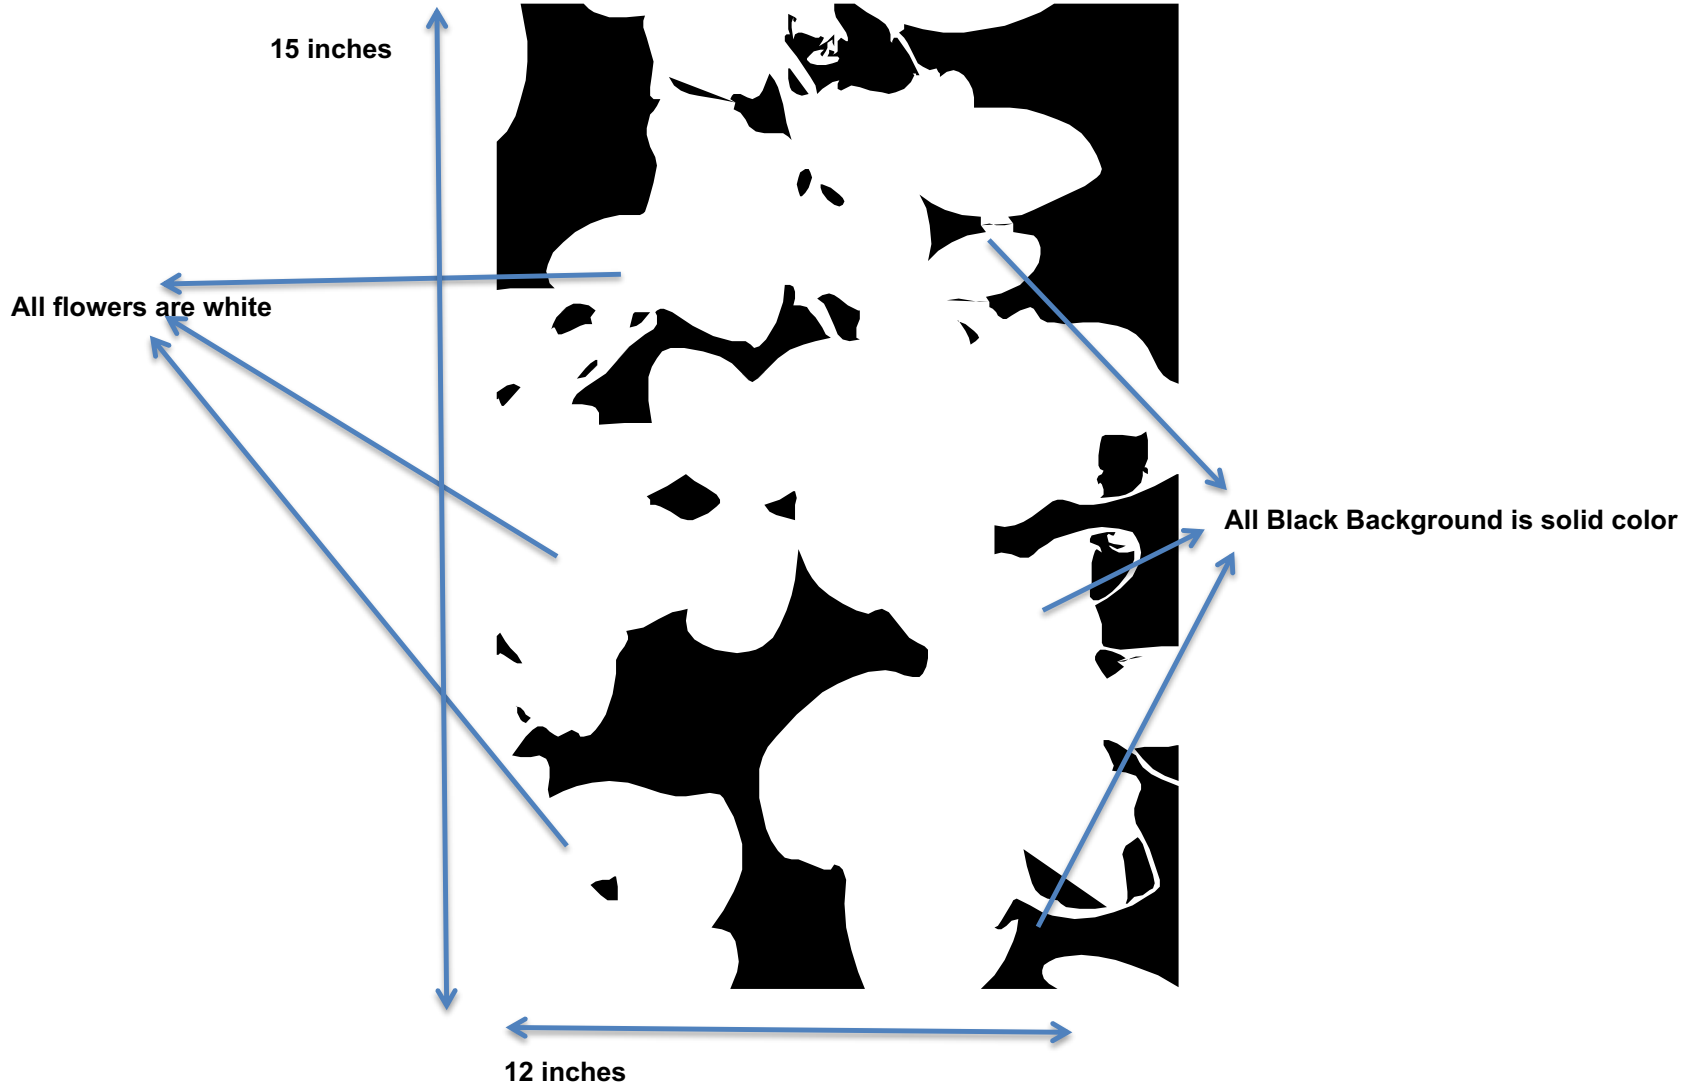

LOGO

DATE:

Print 1

Pink Flambe color way 1

Tangerine Tango color way 2

Tangerine Tango
Pantone 17-1463
PM 4 75%

Pink Flambe
Pantone 18-2133
PM 8 100%

Snow White
Pantone 11-0602TPX
PC 938

LOGO

DATE:

Print 1

LOGO

Print 2

Pink Flambe color way 1

Ultramarine Gree
Pantone 18-5336
PM 32 100%

Pink Flambe
Pantone 18-
2133
PM 8 100%

Ultramarine Green color way 2

Snow White
Pantone 11-
0602TPX
PC 938

DATE:

en
5

LOGO

DATE: \

Print 2 large

Bow size is 7'

Bow is always white

Bow is silk screened on
bodice of Infant outfit 3

LOGO

DATE:

Print 2 small

Bow size is 5"x5"

Bow is always white

Bow is silk screened pockets for
Kid outfit 2